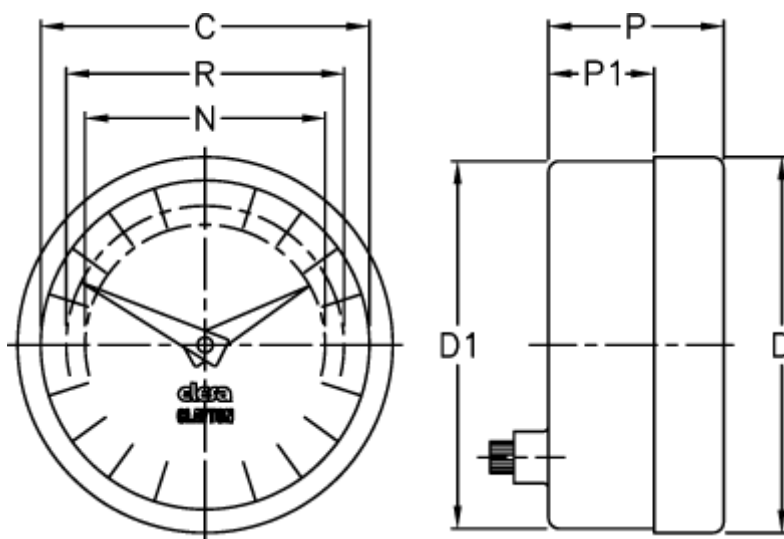

Article number: 2307074041

Description: E+G Positive drive indicator
PA11-0016-D

Measures

C = 42
D = 49.8
d1 = 48.2
N = 30
P = 30
P1 = 23
R = 37